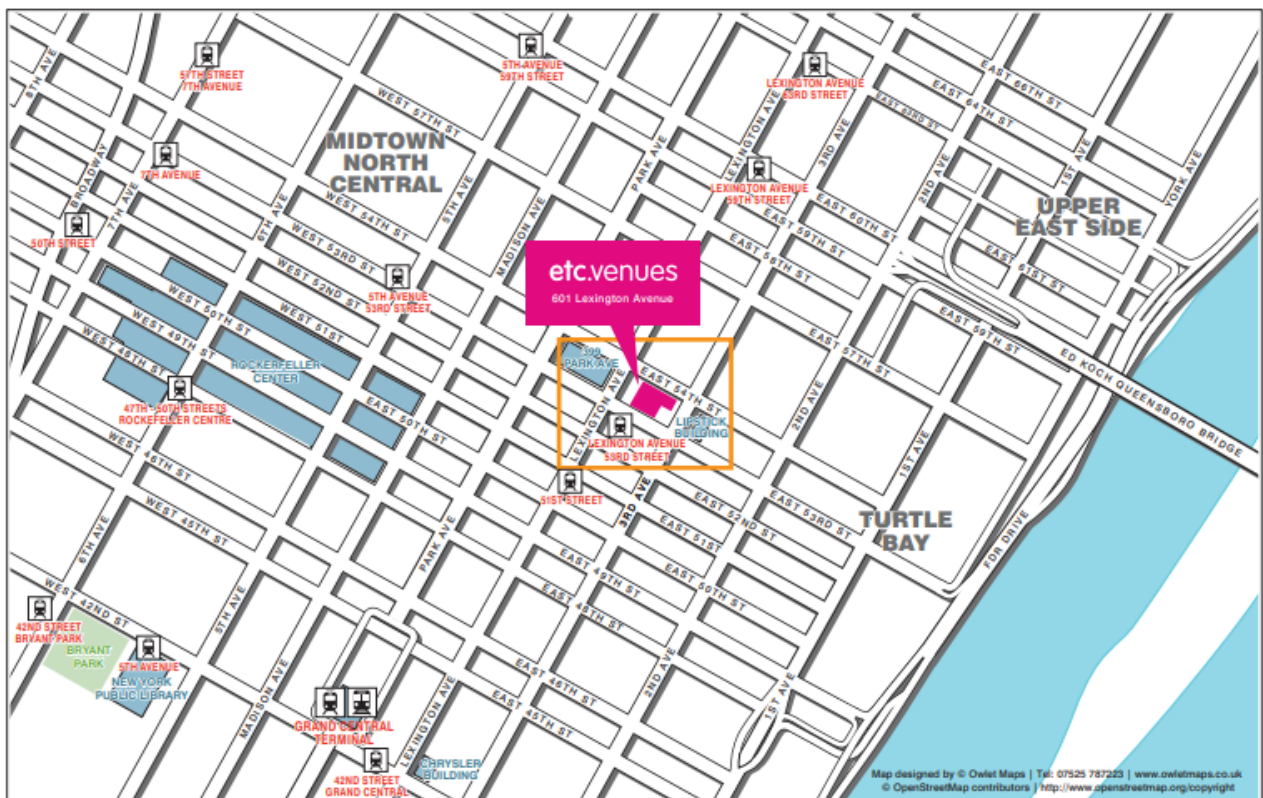

Venue Location

Map & Directions

The entrance to etc.venues 360 Madison Avenue is just off the corner of 45th Street and Madison Avenue. Access to the venue will be on 45th Avenue.

You can link the directions to the venue from the below hyperlink or online via our venue website. Maps highlight the distance from several subway lines as well as the nearest airports.

Restaurant	Address	Distance from Venue	Food
Agern	89 E 42nd Street	4 mins walk	Nordic
Andaz	485 5th Avenue, E 41st Street	5 mins walk	Farm to Table
Auqavit	65 E 55 th Steet	11 mins walk	Nordic
Butter	70 W 45 th Street	5 mins walk	American
Del Frisco's	5 th Av W 48 th Street	8 mins walk	American Steakhouse
Gabriel Kruether	41 W 42 nd Street	7 mins walk	French
Kellari Taverna	19 W 44 th Street	4 mins walk	Greek/ Mediterranean
Lambs Club	132 W 42nd Street	4 mins walk	Upscale American
Morton's Steakhouse	551 5th Ave	1 min walk	Steakhouse